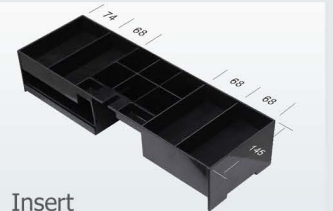

Flip Top for Saving Space

One Media Slot

Removable Insert & Vertical Bill Case

Features

Flip Top for Saving Space, One Media Slot, Removable Plastic Money Till & Vertical Bill Case

Metal Cash Drawer **with LID BLACK STEEL COVER**

6 seats for banknotes. Removable Plastic Money Till & Vertical Bill Case

8 seats for coins. Removable Plastic Money Till & Vertical Bill Case

Connections with POS or Cash Register Port

Key Lock: 3-position lock (Opens-Locks)

DC: 12V or 24V, Interface: RJ11/RJ12 Receipt Printer from Rear

Durability: 1 Million Cycles. RJ 24V to USB converter available.

Dimension

460Wx170Dx100H (mm)

Packaging & Weight

Paper Carton Dimension:

510Wx220Dx150H (mm)

Net Weight: 4.3Kgs/9.5Lbs

Cross Weight: 4.8Kgs/10.6Lbs

Insert

Code: Insert-FT4617-6B8C
Dimension: 446*152*88mm

Lockable Lid

Code: Lid-FT4617
Dimension: 438*150*57mm

Micro Switch (Sensor)