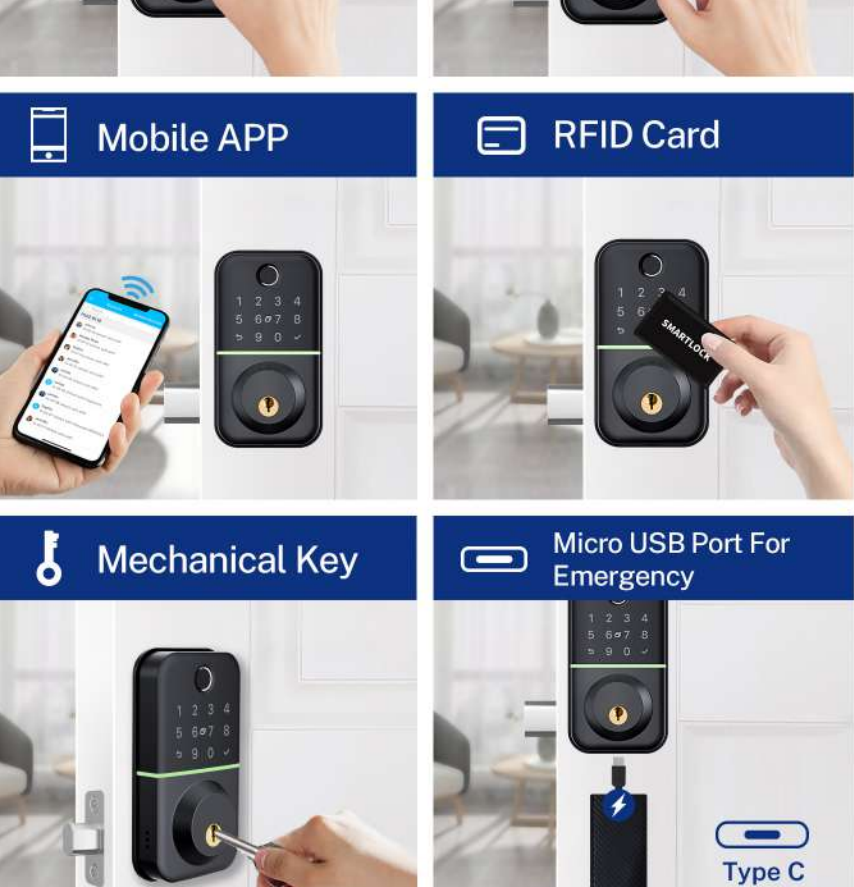

LILIWISE

Smart Door Lock

TUYA BLE DEADBOLT

T17

FULLY AUTO LOCKING WITH DOOR SENSOR

Before - only key unlock

LILIWISE T17

APP BLE / Fingerprint / Card unlock / WiFi unlock
Pin code unlock / Mechanical key unlock

DIY INSTALLATION

EASY TO INSTALL WITH 1 SCREWDRIVER AND 2 SCREWS.

MULTIPLE WAYS TO UNLOCK

DATA INFORMATION T17

- ### Features
- Lock Dimension: 135mm(L)*73mm(W)*22mm(T);
 - Available in Full Black, Full Silver;
 - Attractive smart access / WIFI / APP BLE / Fingerprint / Pincode / Card.
 - Voice Commands via Google Assistant & Amazon Alexa;
 - User Capacity: Finger: 200, PIN: 200, Card: 200, E-key: unlimited;
 - Suitable for all mortises: Self-locking Deadbolt;
 - Waterproof IP55; • Adjustable for all door thickness;
 - 12 Months Battery life; • 250K cycle time; • 200 hours salt-spray
 - Type C port for emergency power; • Mechanical key for emergency;

Smart Deadbolt Suitable For the Following Locks

OEM BRANDING

OEM BRANDING IN FOLLOWING POSITION.