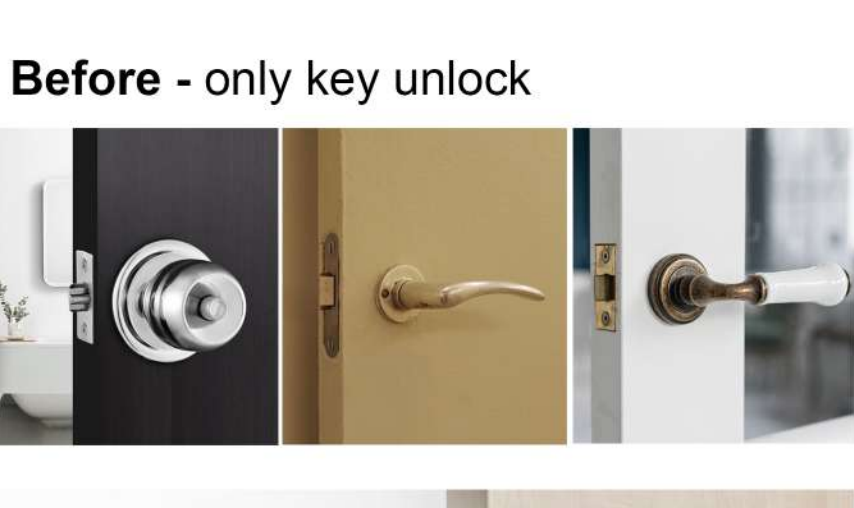

LILIWISE

Smart Door Lock

TUYA BLE DEADBOLT

T17

FULLY AUTO LOCKING WITH DOOR SENSOR

Before - only key unlock

LILIWISE T17

APP BLE / Fingerprint / Card unlock / WiFi unlock
Pin code unlock / Mechanical key unlock

DIY INSTALLATION

EASY TO INSTALL WITH 1 SCREWDRIVER AND 2 SCREWS.

MULTIPLE WAYS TO UNLOCK

DATA INFORMATION T17

- ### Features
- Lock Dimension: 135mm(L)*73mm(W)*22mm(T);
 - Available in Full Black, Full Silver;
 - Attractive smart access / WIFI / APP BLE / Fingerprint / Pincode / Card.
 - Voice Commands via Google Assistant & Amazon Alexa;
 - User Capacity: Finger: 200, PIN: 200, Card: 200, E-key: unlimited;
 - Suitable for all mortises: Self-locking Deadbolt;
 - Waterproof IP55; • Adjustable for all door thickness;
 - 12 Months Battery life; • 250K cycle time; • 200 hours salt-spray
 - Type C port for emergency power; • Mechanical key for emergency;