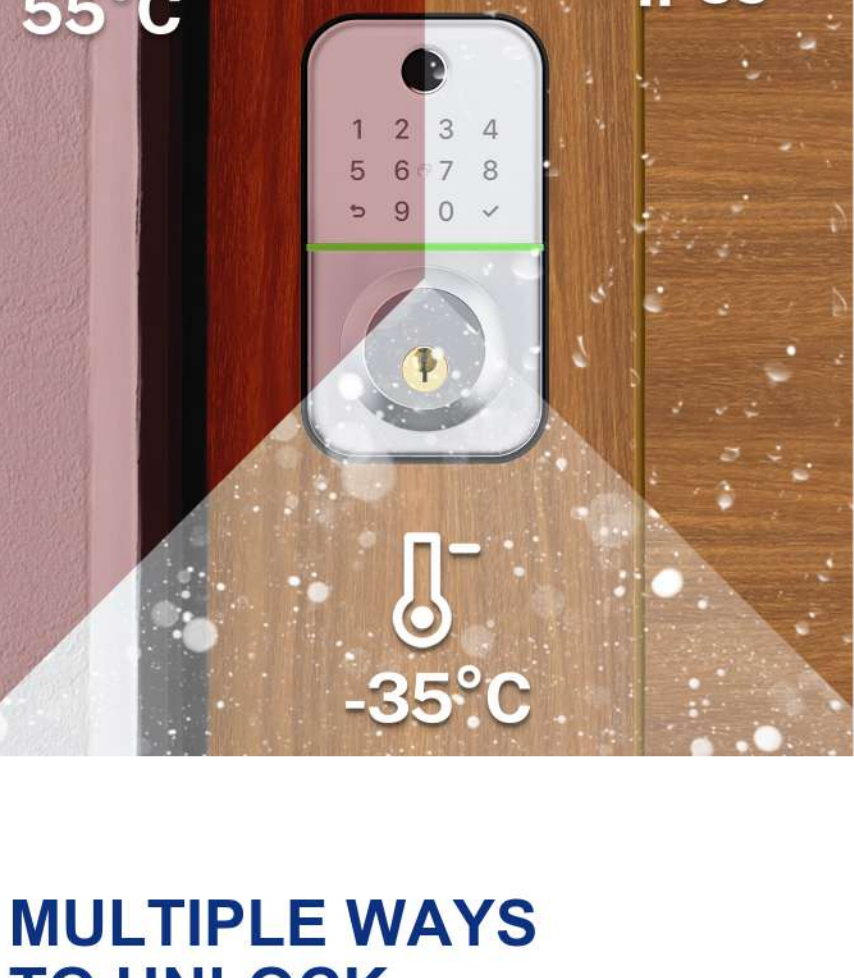

LILIWISE

Smart Door Lock

TUYA BLE DEADBOLT

T17

FULLY AUTO LOCKING WITH DOOR SENSOR

Before - only key unlock

LILIWISE T17

APP BLE / Fingerprint / Card unlock / WiFi unlock
Pin code unlock / Mechanical key unlock

DIY INSTALLATION

EASY TO INSTALL WITH 1 SCREWDRIVER AND 2 SCREWS.

MULTIPLE WAYS TO UNLOCK

DATA INFORMATION T17

- ### Features
- Lock Dimension: 135mm(L)*73mm(W)*22mm(T);
 - Available in Full Black, Full Silver;
 - Attractive smart access / WIFI / APP BLE / Fingerprint / Pincode / Card.
 - Voice Commands via Google Assistant & Amazon Alexa;
 - User Capacity: Finger: 200, PIN: 200, Card: 200, E-key: unlimited;
 - Suitable for all mortises: Self-locking Deadbolt;
 - Waterproof IP55; • Adjustable for all door thickness;
 - 12 Months Battery life; • 250K cycle time; • 200 hours salt-spray
 - Type C port for emergency power; • Mechanical key for emergency;