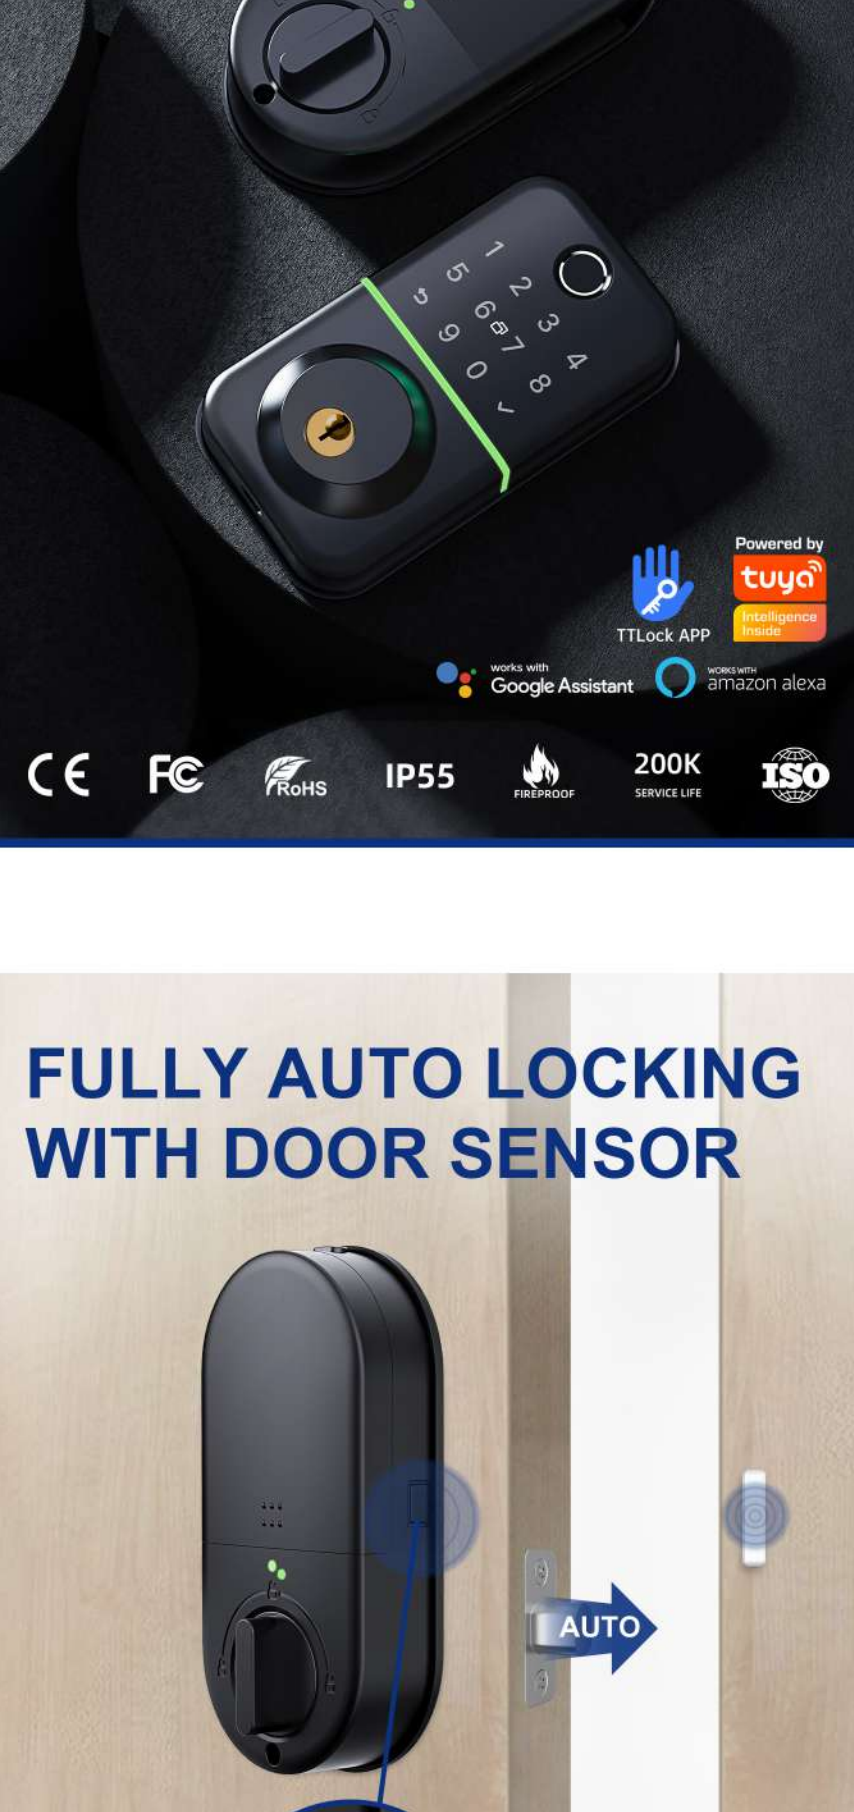

LILIWISE

Smart Door Lock

TUYA BLE DEADBOLT

T17

FULLY AUTO LOCKING WITH DOOR SENSOR

Before - only key unlock

LILIWISE T17

APP BLE / Fingerprint / Card unlock / WiFi unlock
Pin code unlock / Mechanical key unlock

DIY INSTALLATION

EASY TO INSTALL WITH 1 SCREWDRIVER AND 2 SCREWS.

MULTIPLE WAYS TO UNLOCK

DATA INFORMATION T17

- ### Features
- Lock Dimension: 135mm(L)*73mm(W)*22mm(T);
 - Available in Full Black, Full Silver;
 - Attractive smart access / WIFI / APP BLE / Fingerprint / Pincode / Card.
 - Voice Commands via Google Assistant & Amazon Alexa;
 - User Capacity: Finger: 200, PIN: 200, Card: 200, E-key: unlimited;
 - Suitable for all mortises: Self-locking Deadbolt;
 - Waterproof IP55; • Adjustable for all door thickness;
 - 12 Months Battery life; • 250K cycle time; • 200 hours salt-spray
 - Type C port for emergency power; • Mechanical key for emergency;