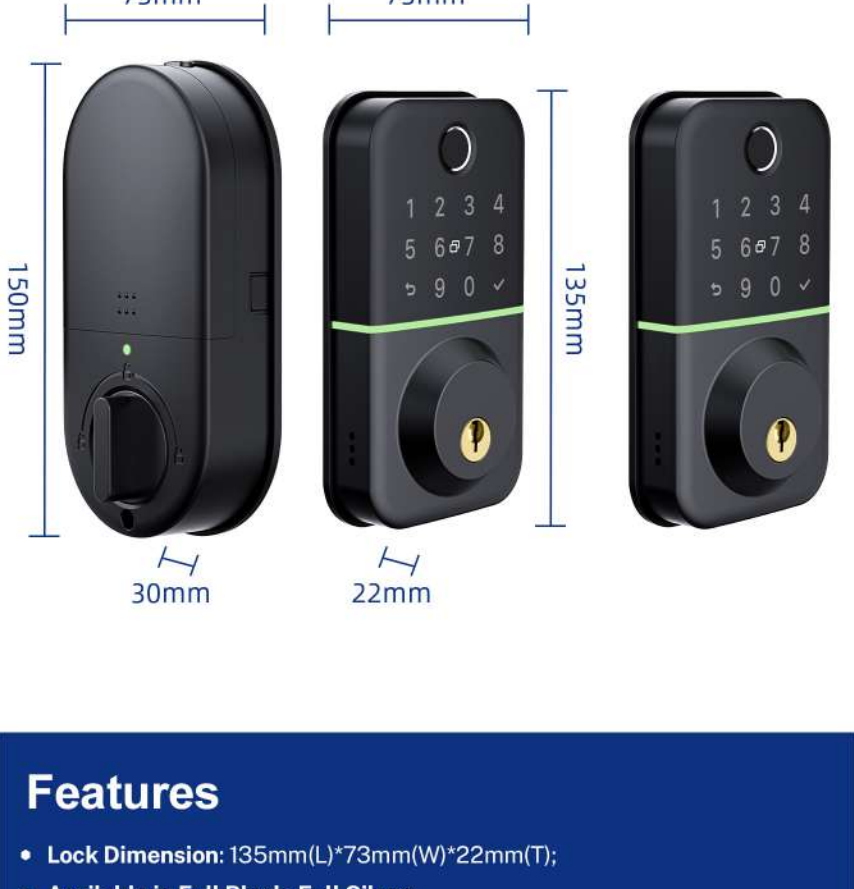

LILIWISE

Smart Door Lock

TUYA BLE DEADBOLT

T17

FULLY AUTO LOCKING WITH DOOR SENSOR

Before - only key unlock

LILIWISE T17

APP BLE / Fingerprint / Card unlock / WiFi unlock
Pin code unlock / Mechanical key unlock

DIY INSTALLATION

EASY TO INSTALL WITH 1 SCREWDRIVER AND 2 SCREWS.

MULTIPLE WAYS TO UNLOCK

DATA INFORMATION T17

- ### Features
- Lock Dimension: 135mm(L)*73mm(W)*22mm(T);
 - Available in Full Black, Full Silver;
 - Attractive smart access / WIFI / APP BLE / Fingerprint / Pincode / Card.
 - Voice Commands via Google Assistant & Amazon Alexa;
 - User Capacity: Finger: 200, PIN: 200, Card: 200, E-key: unlimited;
 - Suitable for all mortises: Self-locking Deadbolt;
 - Waterproof IP55; • Adjustable for all door thickness;
 - 12 Months Battery life; • 250K cycle time; • 200 hours salt-spray
 - Type C port for emergency power; • Mechanical key for emergency;

Smart Deadbolt Suitable For the Following Locks

OEM BRANDING

OEM BRANDING IN FOLLOWING POSITION.